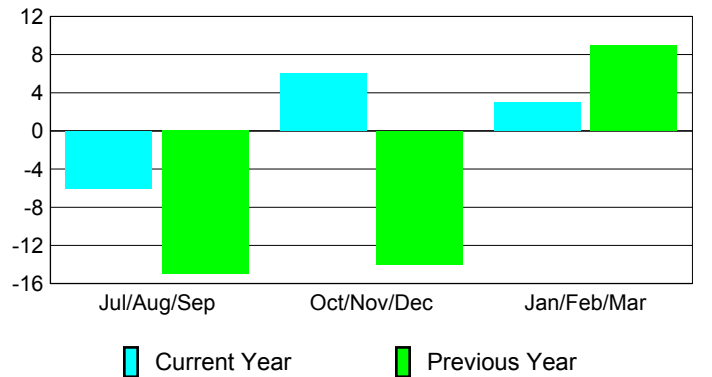

Comparison of Membership Gain/Loss

Current Year Compared to the Previous Year