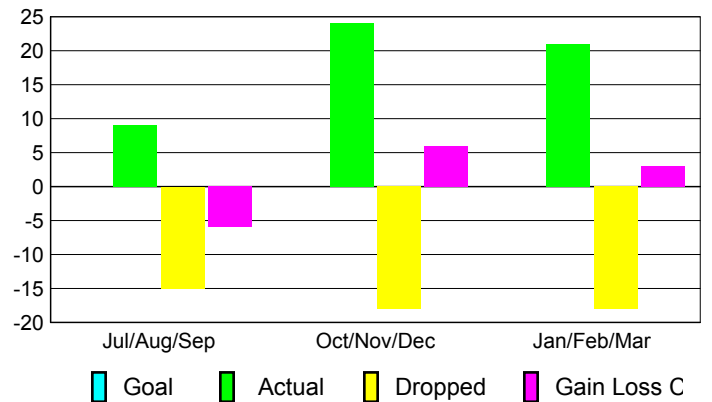

### YTD Status Quo Clubs 2009-2010

Status Quo Clubs Compared to Status Quo Members

## MEMBERSHIP

**Membership Results**  
2009-2010

**Membership**  
2008-2009

Month	Net Memb Goal	Actual New Memb	Actual Dropped Memb	Gain/Loss of Memb	Gain/Loss of Memb
Jul/Aug/Sep	0	9	-15	-6	-15
Oct/Nov/Dec	0	24	-18	6	-14
Jan/Feb/Mar	0	21	-18	3	9
<b>Totals</b>	<b>0</b>	<b>54</b>	<b>-51</b>	<b>3</b>	<b>-20</b>

### Membership Results 2009-2010

Goal, New, Dropped, Gain/Loss

### Comparison of Membership Gain/Loss

Current Year Compared to the Previous Year